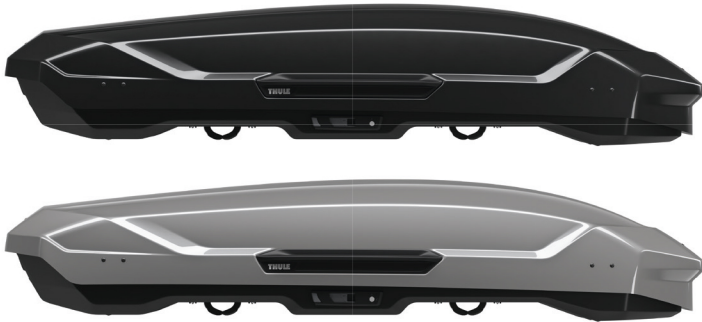

€ 759

NORMALE VERKOOPPRIJS € 899,95

THULE MOTION 3 XL

Thule Motion 3 XL
6398B

The stylish and functional cargo box, optimized for ease of use.

1. Wing-shaped profile with a dynamic, forward-leaning nose for reduced drag and fuel efficiency
2. Sturdy lid design with a wide handle for smooth opening and closing with just one hand
3. Available accessories include interior box light, pull strap for easy lid access, and protective box liner
4. Easy to mount thanks to the PowerClick quick-mount system. The integrated torque indicator “clicks” when it’s properly mounted, ensuring fast and secure fitting
5. SlideLock system with separate locking and opening functions, automatically locks the lid in place and indicates when the box is closed securely
6. Available in a range of sizes, including the new XL low profile, to suit various vehicles and needs
7. Full trunk access with minimal risk of contact with the cargo box, thanks to its forward position on the vehicle roof

EXTERNAL DIMS (L X W X H)

215 x 89 x 43 cm

INTERNAL DIMS (L X W X H)

202 x 74 x 37 cm

PRODUCT WEIGHT

23 kg

PRODUCT VOLUME

500 L